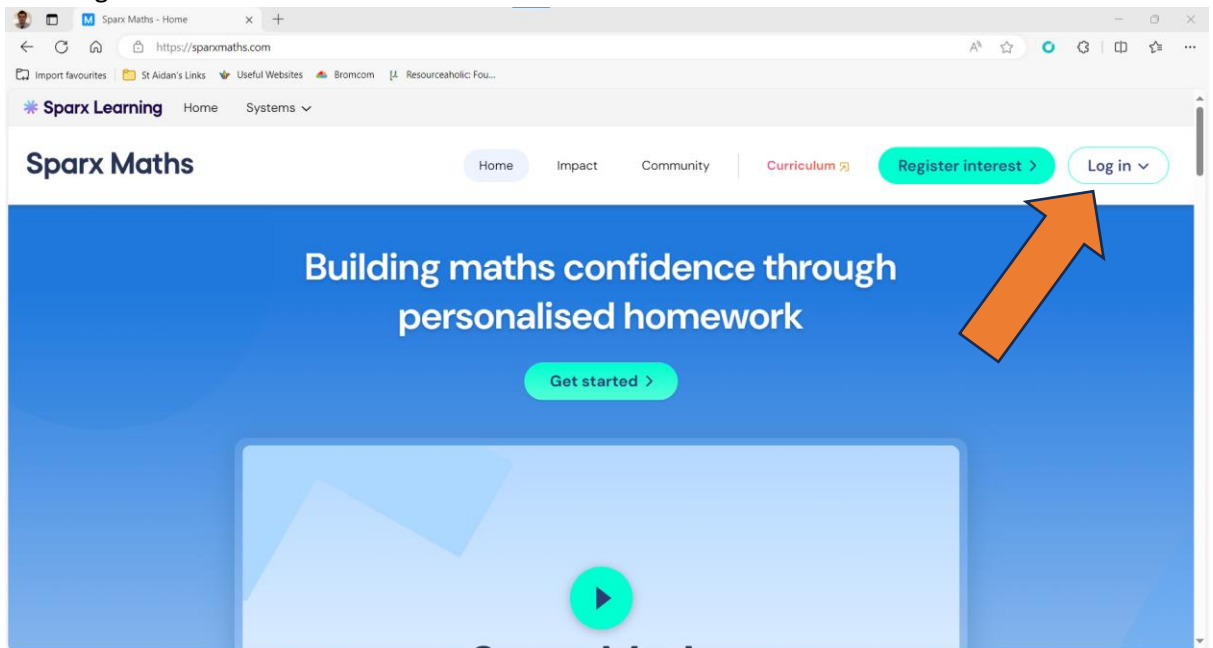

How to log in to Sparx Maths

1. Go to [Sparx Maths - Home](#)
2. Click Log in

3. Click Student login

4. Type St Aidans into the box and select our school in Harrogate (currently 3rd option) and click continue.