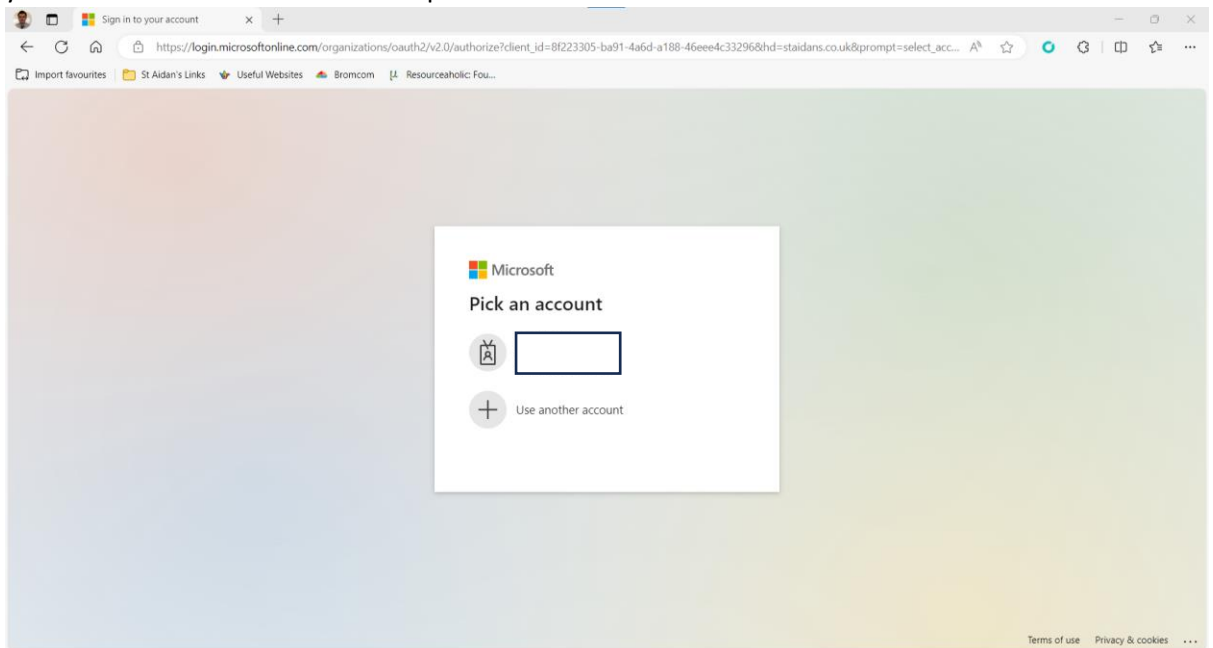

6. Select your school email if it appears automatically or click use another account and enter your full school email address then password.