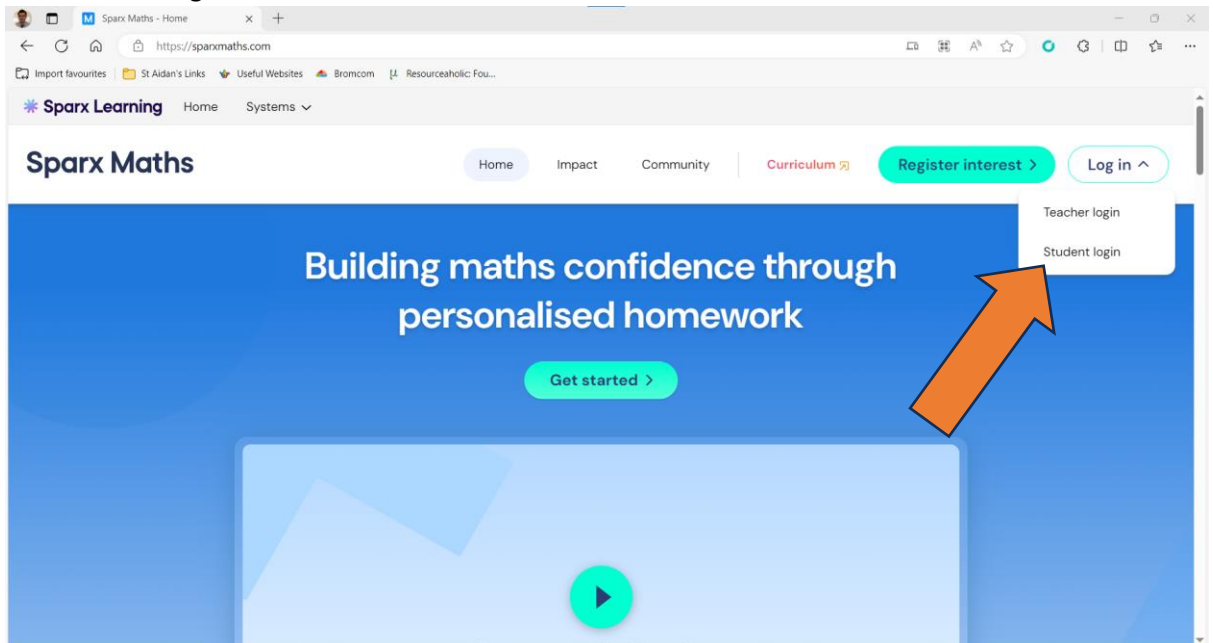

How to log in to Sparx Maths

1. Go to [Sparx Maths - Home](#)
2. Click Log in

3. Click Student login

4. Type St Aidans into the box and select our school in Harrogate (currently 3rd option) and click continue.