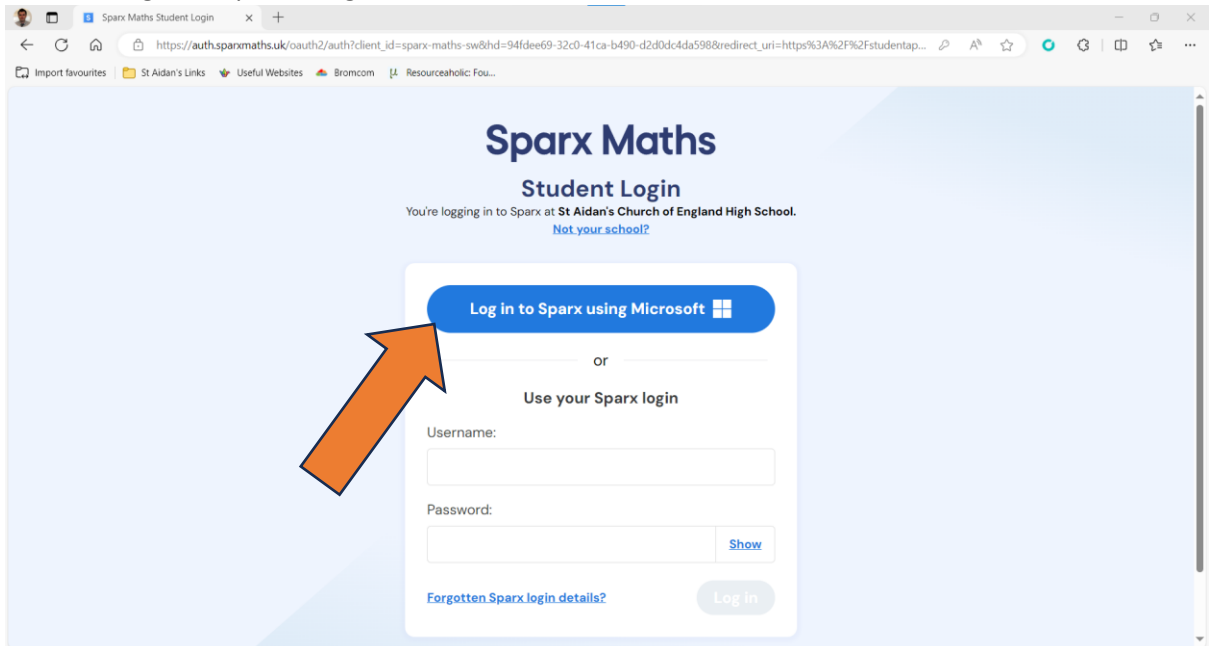

5. Click the Log in to Sparx using Microsoft box