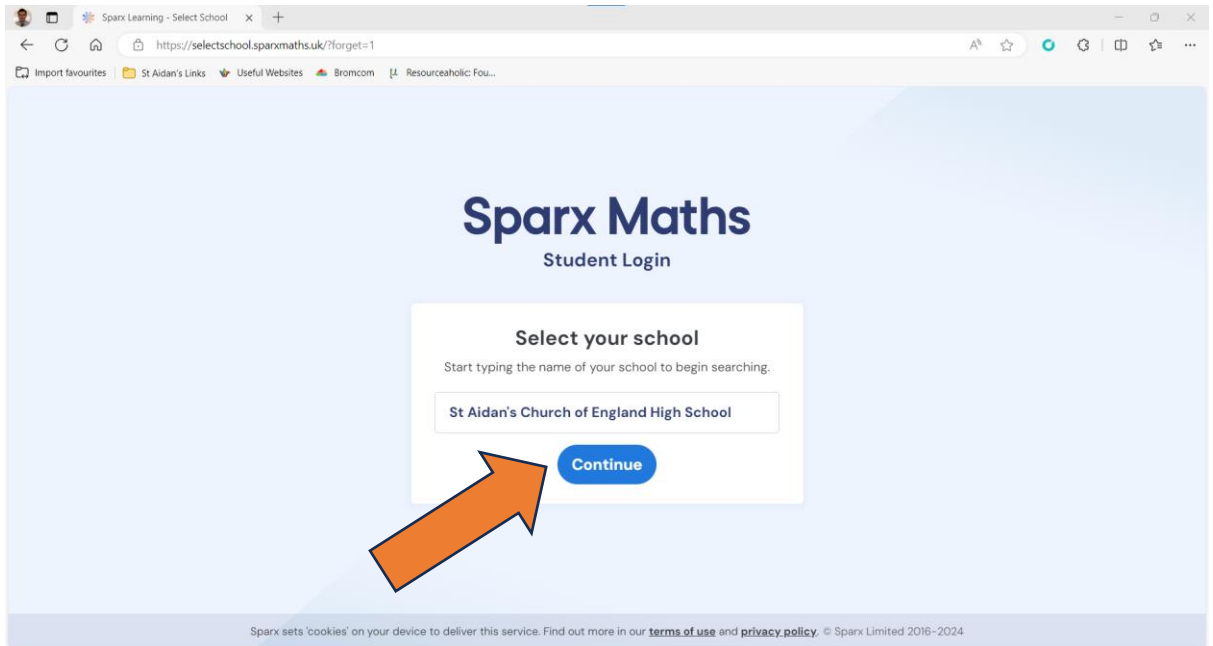

How to log in to Sparx Maths

1. Go to [Sparx Maths - Home](#)
2. Click Log in

3. Click Student login

4. Type St Aidans into the box and select our school in Harrogate (currently 3rd option) and click continue.