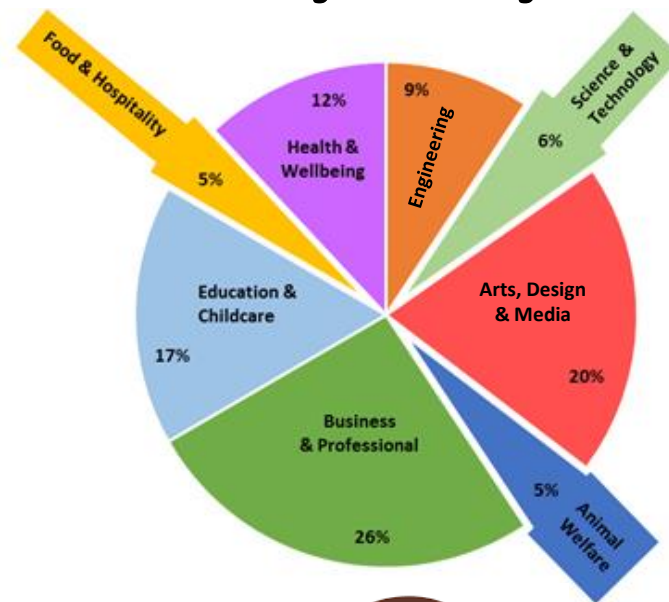

# Placements by Industry Sector

**96%**

of students reported a significant increase in their actual, compared to their estimated, level of placement satisfaction & enjoyment

**86%**

of students say they now recognise the value of work placements and will seek further opportunities in Year 12

**94%**

report a 'greater belief in myself and my employment related skills'

**95%**

now have 'confidence in my ability to talk about work and evidence my experience'

**628**

**Placements**

**346**

**Companies**