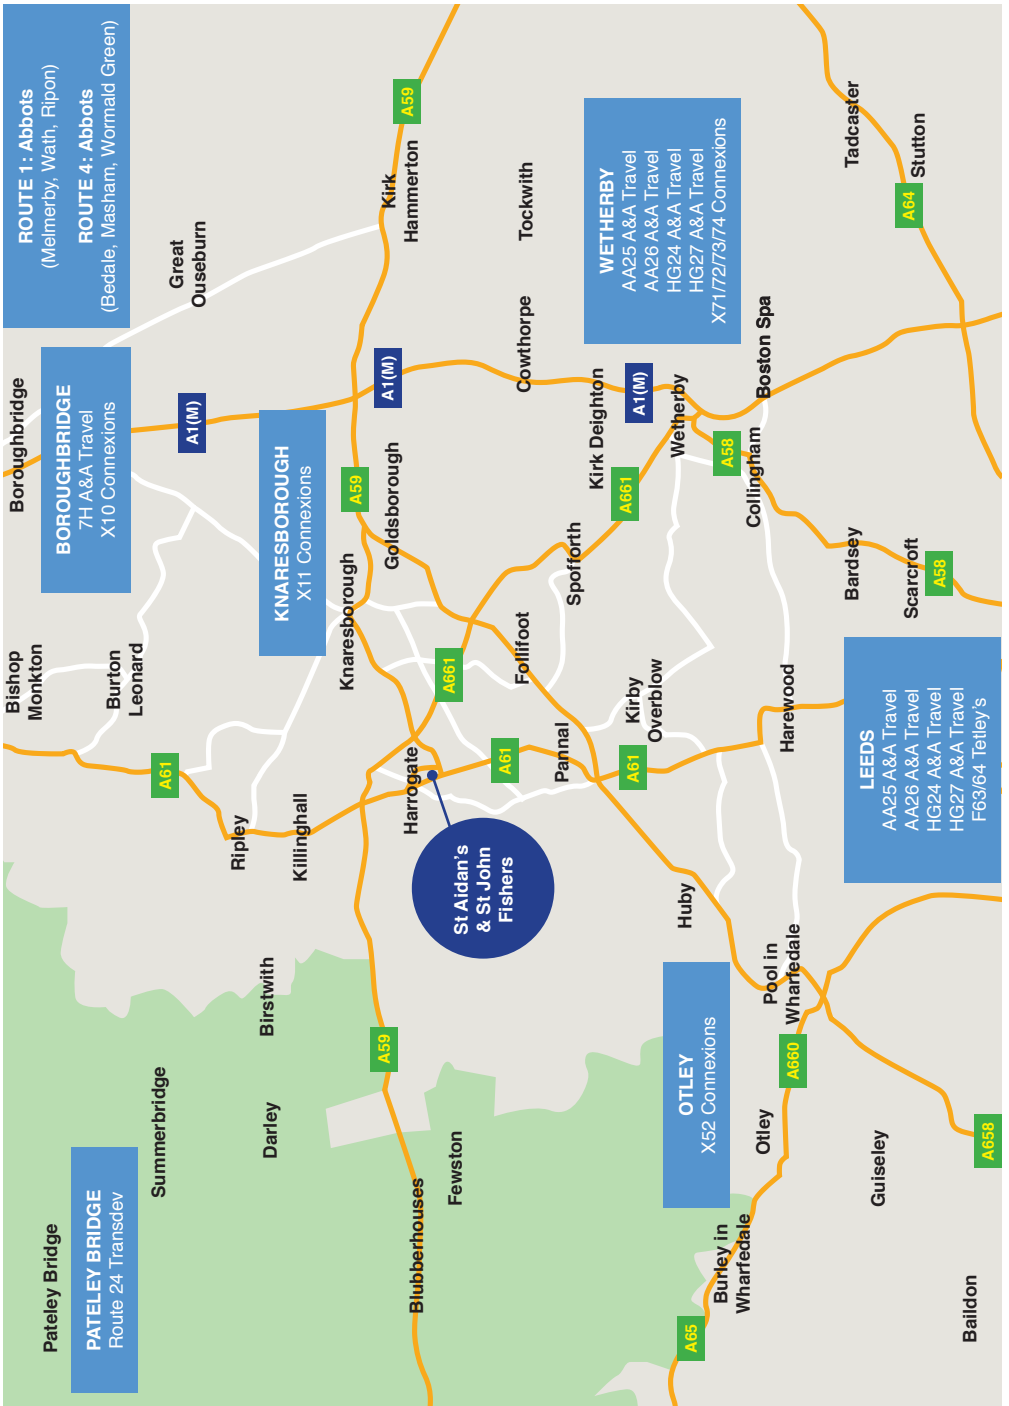

LEEDS BASED TIMETABLES TBC

A&A Coaches T: 01423 325300 info@a-travel.co.uk	ROUTE AA25	ROUTE HG24	ROUTE HG27	Tetley Coaches T: 0113 2762276	ROUTE F64	ROUTE F63
	Scarcroft / Bardsey / East Keswick / Collingham / Wetherby / Spofforth / SJF	Adel / Alwoodley / Harewood / Collingham / Wetherby / Spofforth Hill / SJF	Scholes / Barwick / Roundhay / Oakwood / Whinnor / Scarcroft / Bardsey / Collingham / Linton / SJF		Harrogate Rd at Stainbeck Lane / Scott hall Rd / Primley Park Cres / The Avenue / Woodley gates / Alangate Rd at Primley Park Ave / SJF	Selby Rd at Irwin app./ Cross gates Sta./ Wetherby Rd-Ring Rd / Oakwood Clock / Morctown Corner / Birchwood Hill / High Ash shops / SJF

PLEASE NOTE: All routes are run on a commercial service basis and that any contract is with the transport company, rather than the school. All queries, including payment information, therefore should be directed to the relevant transport operator for each route. The timings are approximate.